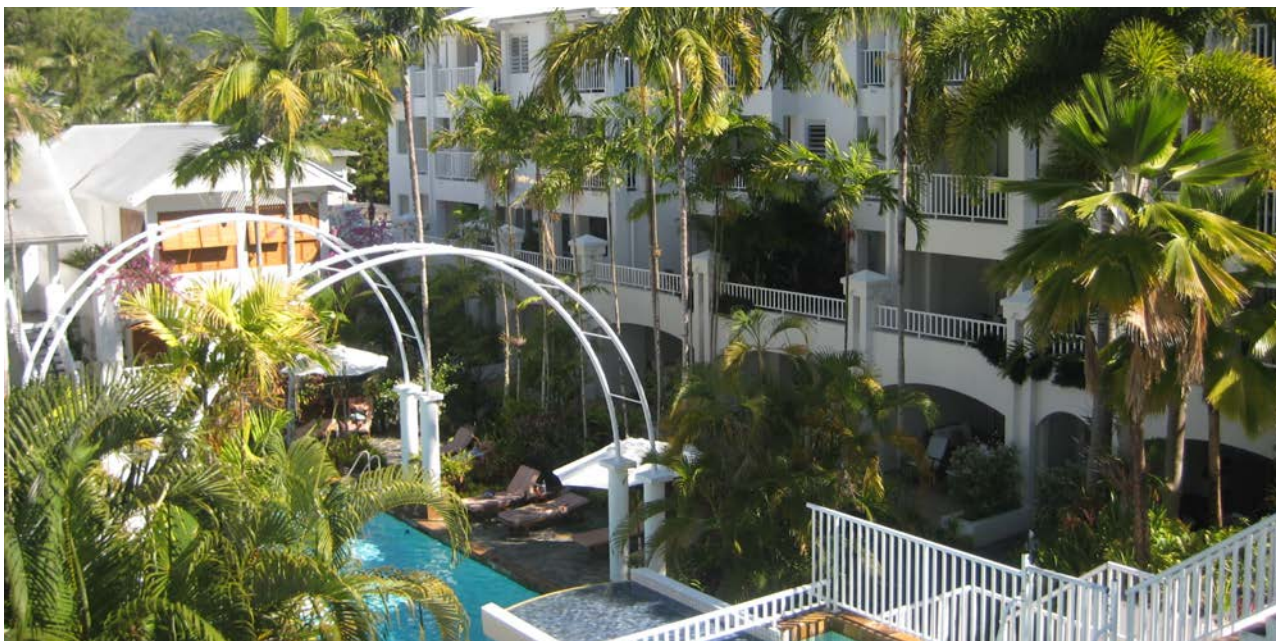

  
**The Reef House**

## **Complimentary** 5 Night Escape at The Reef House **Boutique Hotel** in Palm Cove Beach

The Reef House is an Adults Only Tropical Escape opposite Palm Cove Beach. Enjoy a Relaxation Escape Package in a Verandah Spa Suite over 5 nights and 6 days. Includes 21 Complimentary Signature Inclusions in Queensland's Awarded No.01 5 Star Hotel. This gorgeous property is the ideal Adults Escape to celebrate, relax and rejuvenate....all with our Compliments.

Enjoy your wedding in The **Adelaide Hills** and then Indulge in The **Tropics**

\*T&C's apply